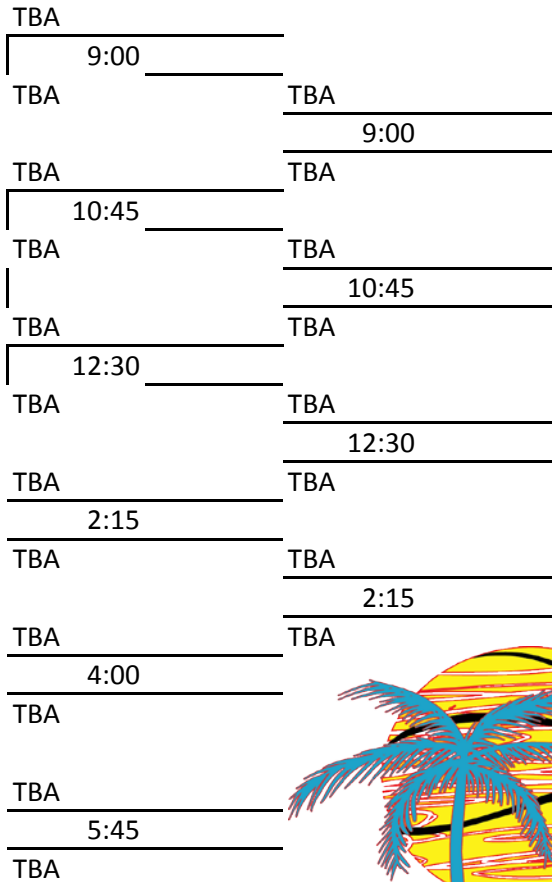

12/29

12/28

Top team of bracket
will be home team
and wear light uniform

Games on this side of bracket will be set
at the end of each night. Teams will be notified
of their scheduled game by phone.

12/27

12/28