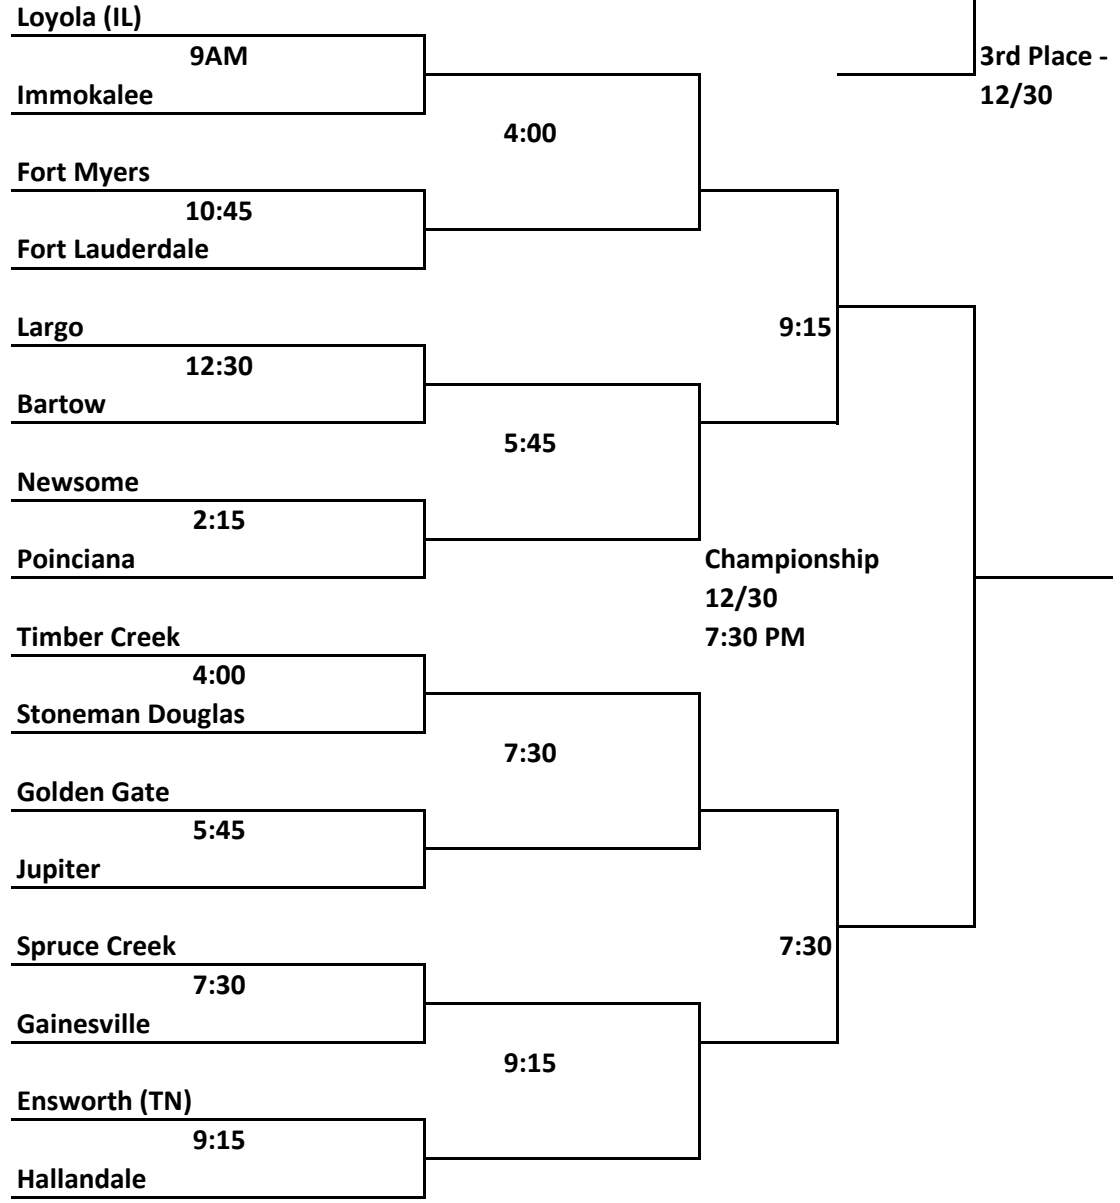

Games on this side of bracket will be set
at the end of each night. Teams will be notified
of their scheduled game by phone.

12/27

12/28

12/29